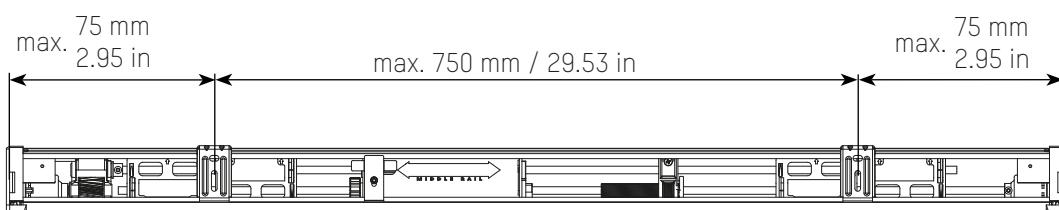

INSTALLATION MANUAL SMARTBLINDS

HONEYCOMB

Read the instructions carefully before assembling and using the product.
Assembling process can be completed by non-professionals. For indoor use only.

QR

<https://smartbl.in/mh10>

Inside mount

Outside mount

MN240022_20240227_EN

1

2

3

MN240022_20240227_EN

WARNING