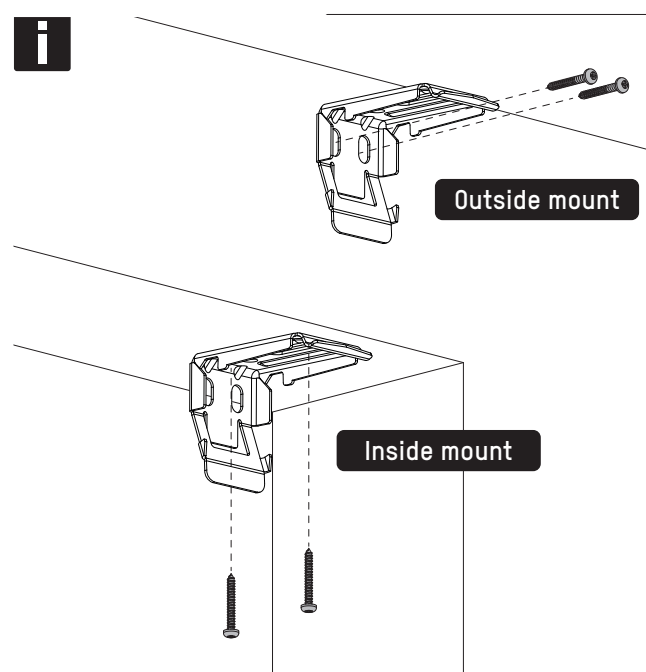

MN240022_20240227_EN