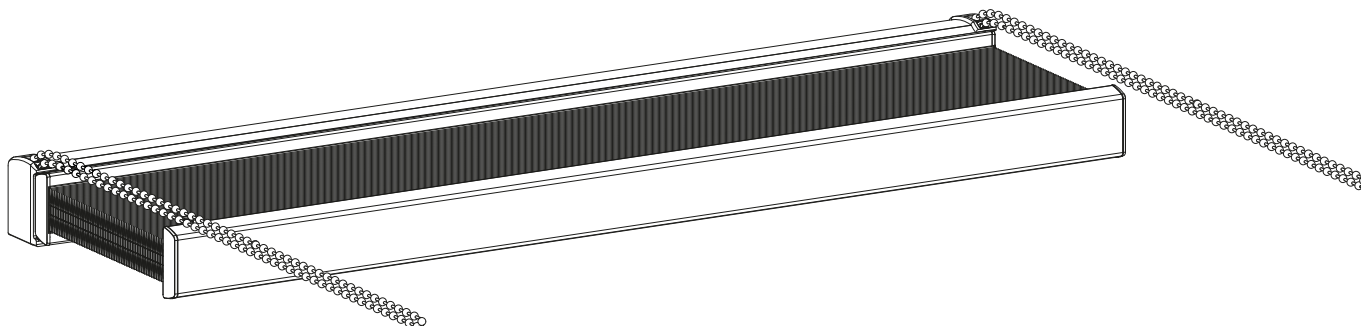

INSTALLATION MANUAL SMARTBLINDS

HONEYCOMB

Read the instructions carefully before assembling and using the product.
Assembling process can be completed by non-professionals. For indoor use only.

QR

<https://smartbl.in/mh10>

Inside mount

Outside mount

MN240022_20240227_EN

1

2

3

MN240022_20240227_EN

WARNING

- Young children can strangle themselves with the loop of pull cords, chains and tapes, and cords that operate window coverings.
- To avoid strangulation and entanglement, keep cords out of reach of young children.