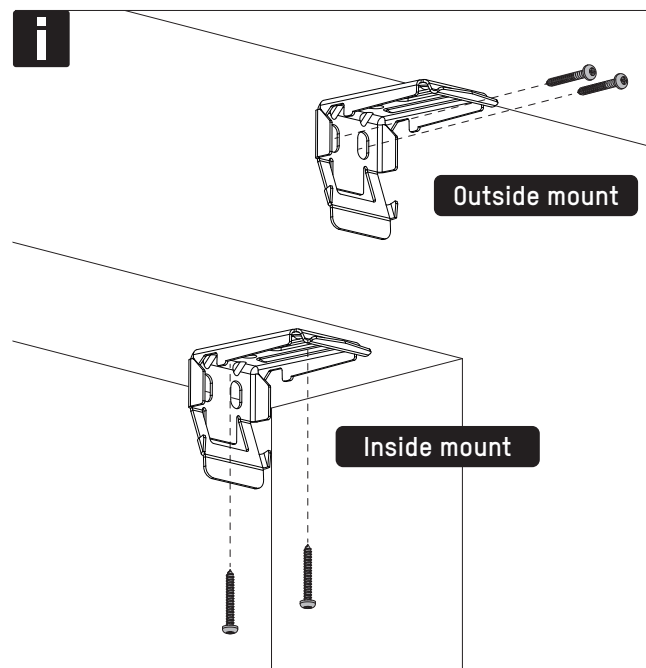

Read the instructions carefully before assembling and using the product.
Assembling process can be completed by non-professionals. For indoor use only.

<https://smartbl.in/mh04>

Inside mount

Outside mount

1

2

3

MN220045_20221014_EN

WARNING

- Young children can strangle themselves with the loop of pull cords, chains and tapes, and cords that operate window coverings.
- To avoid strangulation and entanglement, keep cords out of reach of young children.

- Cords may ensnare a child's neck.
- Move beds, cots and furniture away from window covering cords.
- Do not tie cords together.
- Make sure cords do not twist together and form a loop.