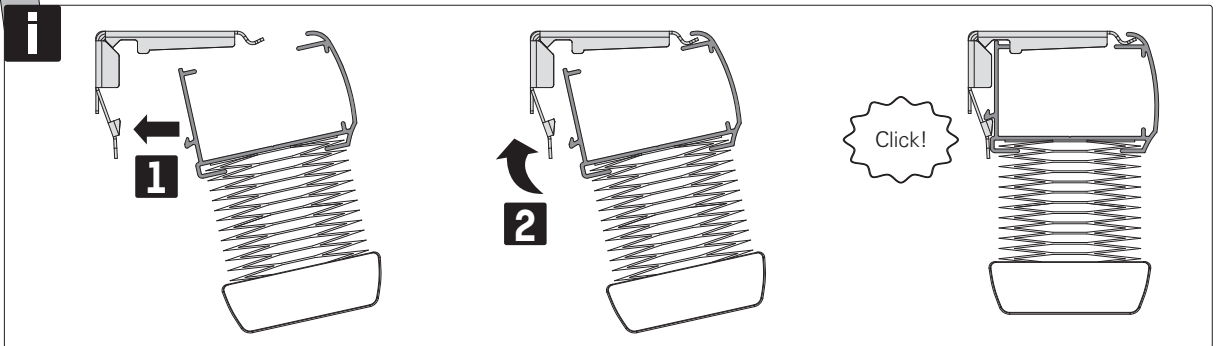

Read the instructions carefully before assembling and using the product.
Assembling process can be completed by non-professionals. For indoor use only.

<https://smartbl.in/mh04>

Inside mount

Outside mount

1

2

3

MN220045_20221014_EN

WARNING

- Young children can strangle themselves with the loop of pull cords, chains and tapes, and cords that operate window coverings.
- To avoid strangulation and entanglement, keep cords out of reach of young children.