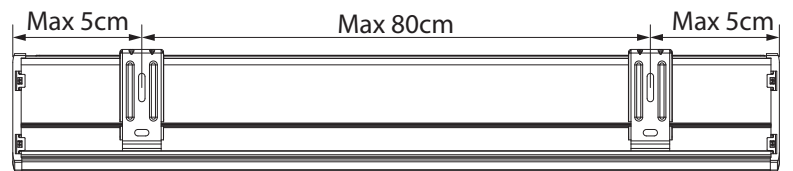

Read the instructions carefully before assembling and using the product.
Assembling process can be completed by non-professionals. For indoor use only.

Inside mount

Outside mount

QR

<https://smartbl.in/mh02>

i

Outside mount

Inside mount

WARNING

- Young children can strangle themselves with the loop of pull cords, chains and tapes, and cords that operate window coverings.
- To avoid strangulation and entanglement, keep cords out of reach of young children.