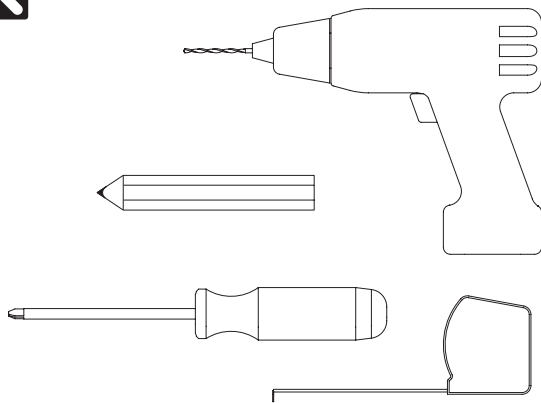

Read the instructions carefully before assembling and using the product.
Assembling process can be completed by non-professionals. For indoor use only.

Inside mount

Outside mount

QR

<https://smartbl.in/mh02>

i

Outside mount

Inside mount

WARNING

- Young children can strangle themselves with the loop of pull cords, chains and tapes, and cords that operate window coverings.
- To avoid strangulation and entanglement, keep cords out of reach of young children.

- Cords may ensnare a child's neck.
- Move beds, cots and furniture away from window covering cords.
- Do not tie cords together.
- Make sure cords do not twist together and form a loop.